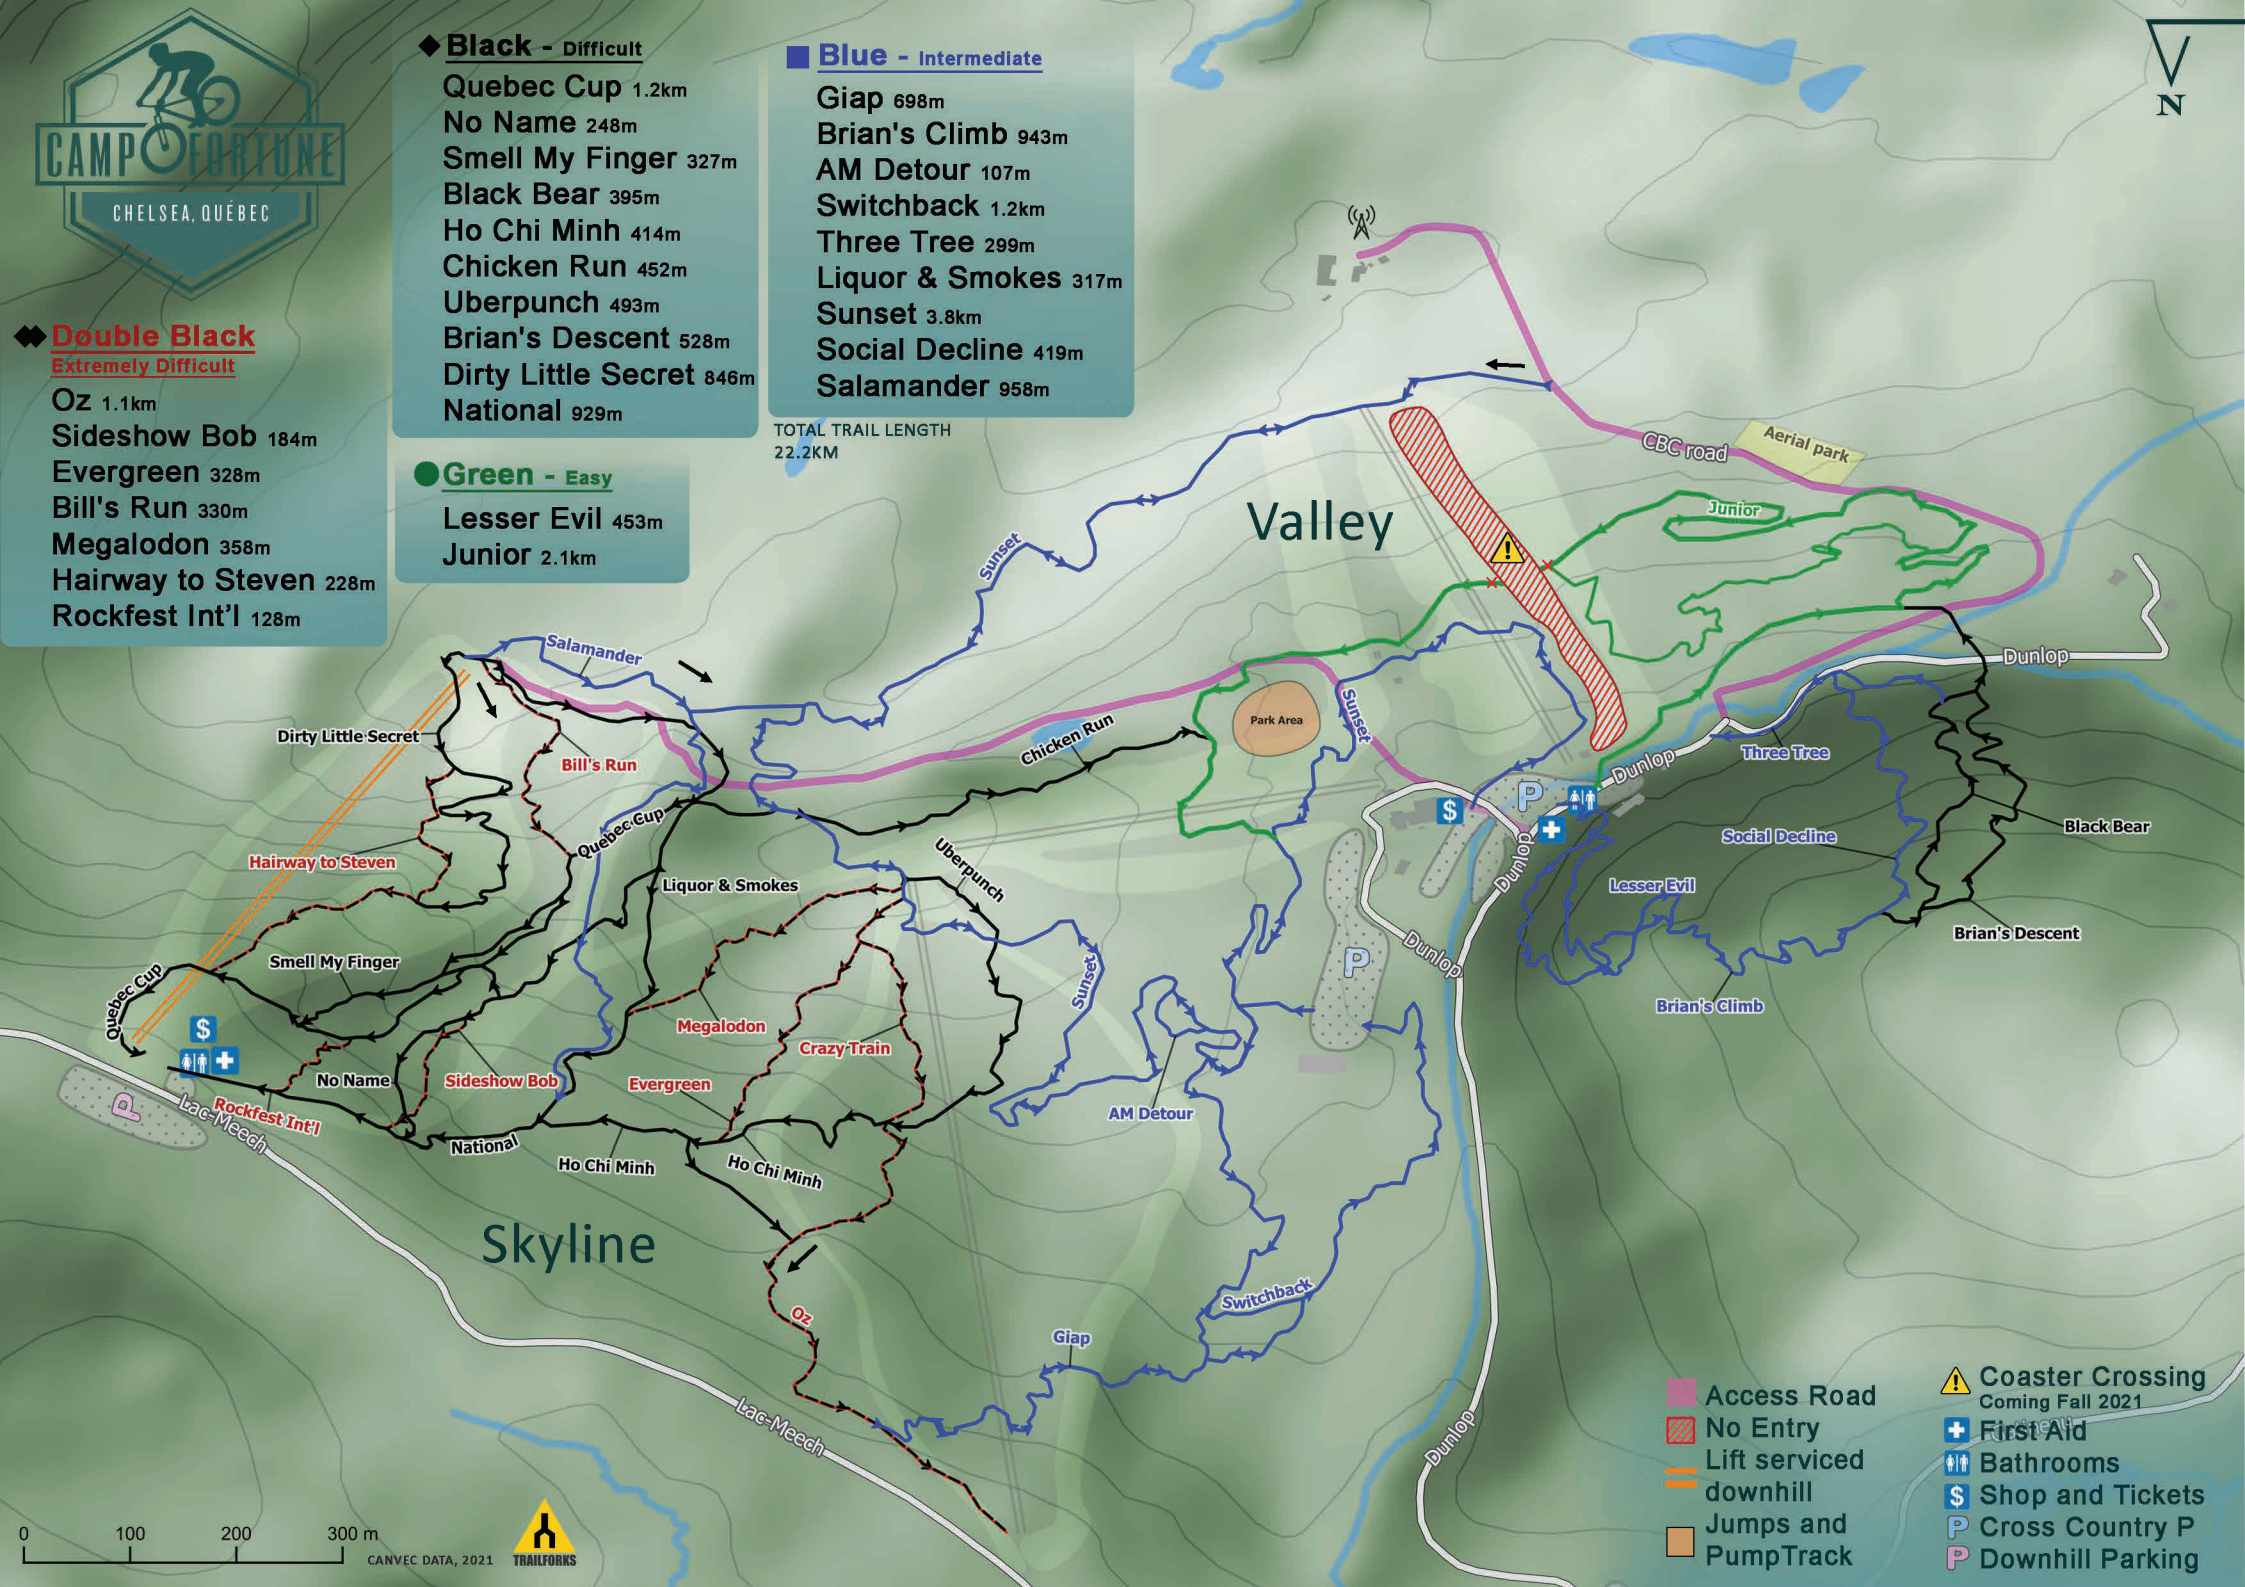

- ◆ Black - Difficult**
- Quebec Cup 1.2km
 - No Name 248m
 - Smell My Finger 327m
 - Black Bear 395m
 - Ho Chi Minh 414m
 - Chicken Run 452m
 - Uberpunch 493m
 - Brian's Descent 528m
 - Dirty Little Secret 846m
 - National 929m

- Blue - Intermediate**
- Giap 698m
 - Brian's Climb 943m
 - AM Detour 107m
 - Switchback 1.2km
 - Three Tree 299m
 - Liquor & Smokes 317m
 - Sunset 3.8km
 - Social Decline 419m
 - Salamander 958m

- Green - Easy**
- Lesser Evil 453m
 - Junior 2.1km

- ◆ Double Black
Extremely Difficult**
- OZ 1.1km
 - Sideshow Bob 184m
 - Evergreen 328m
 - Bill's Run 330m
 - Megalodon 358m
 - Hairway to Steven 228m
 - Rockfest Int'l 128m

TOTAL TRAIL LENGTH
22.2KM

CANVEC DATA, 2021 TRAILFORKS

- Access Road
- No Entry
- Lift serviced downhill
- Jumps and PumpTrack
- Coaster Crossing
Coming Fall 2021
- First Aid
- Bathrooms
- Shop and Tickets
- Cross Country P
- Downhill Parking